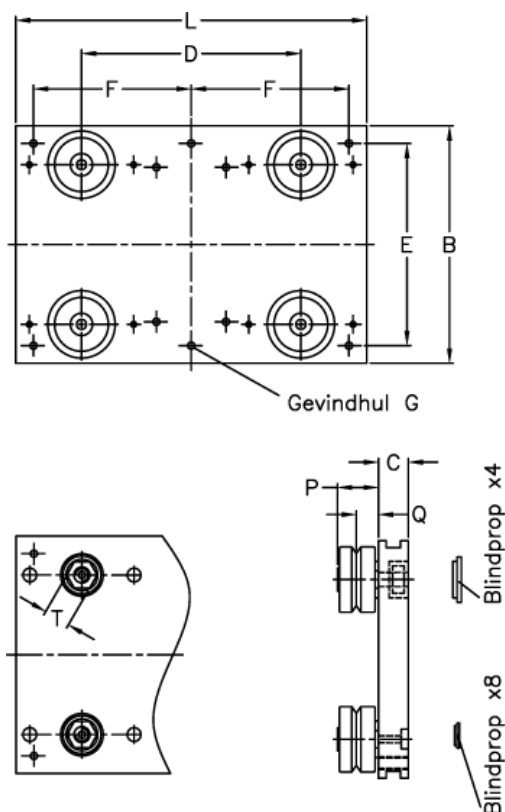

Article number: 057113025135100

Description: Hepco GV3 carriage AU 25 25 L135

Measures

B	= 80	K	= 18.0
C	= 11.50	L	= 135
d	= 74	P	= 16.6
E	= 65	Q	= 9.00
F	= 120	Threaded hole G = 4 x M6	
For bearing	= 25		
For slide	= S/NS 25		
H	= 78.5		